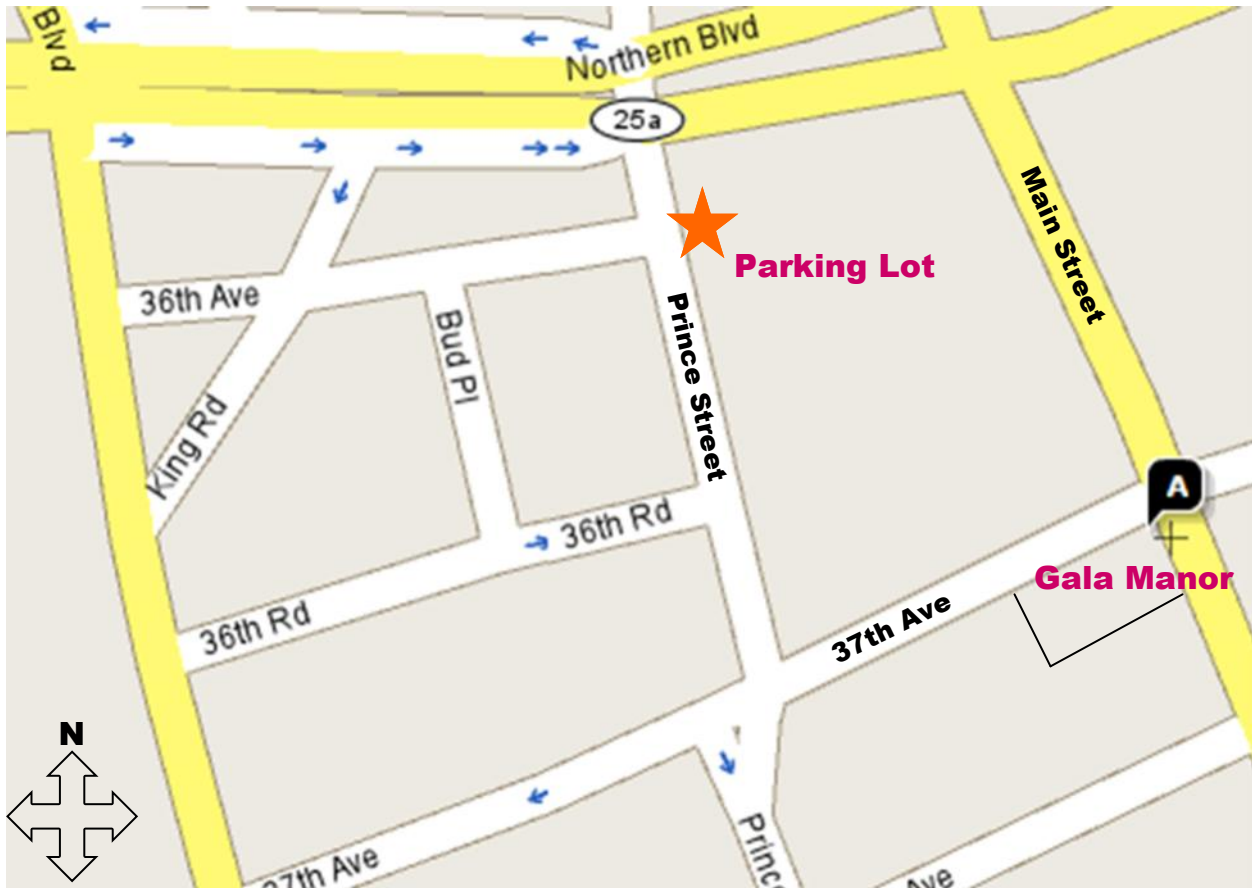

Directions To Parking Lot

Warning: Do not make an illegal right turn from the Van Wyck Expressway onto Prince Street.

Gala Manor: 37-02 Main St. (Entrance on 37th Ave.), Flushing, NY 11354

Parking Lot: 35-53 Prince Street, between 37th Ave. and Northern Blvd

Directions To Restaurant From The Subway

Take the Uptown (Queens-bound) Number 7 train to the last stop - MAIN STREET.

Exit the station and you will end up at one of the four corners of Main Street and Roosevelt Avenue.

Walk on Main Street, towards Northern Boulevard (away from the overpass).

Remain on the left and you will notice a church, and walk one more block.

Turn left on 37th Avenue.